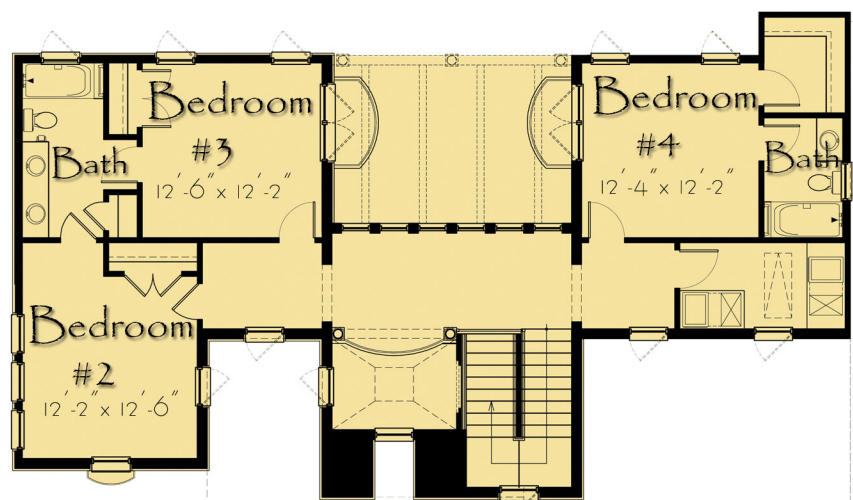

Square Footage

First Floor	3226
Second Floor	1140
Total Living	4366
© COPYRIGHT 2013	
Entry	23
Courtyard	560
Cabana	404
Owner's Courtyard	87
Lanai	188
Garage	644
Total Under Roof	6040

DESIGN AND COPYRIGHT: BEAUMONT & ASSOCIATES, INC.